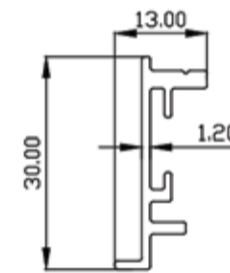

L70 @50,000h

Aluminium

Types

Pendant/Recessed

Single Line Diagram

Profile Code

SDL-1036

CRI ≥ 90

TUNABLE
WHITE

CURVE SOFT 28

CURVE SOFT 28

System Power	Dimensions
6W	L= 300mm W=28.5mm, H= 30mm
12W	L= 600mm W=28.5mm, H= 30mm
18W	L= 900mm W=28.5mm, H= 30mm
25W	L= 1200mm W=28.5mm, H= 30mm
50W	L= 2400mm W=60mm, H= 30mm